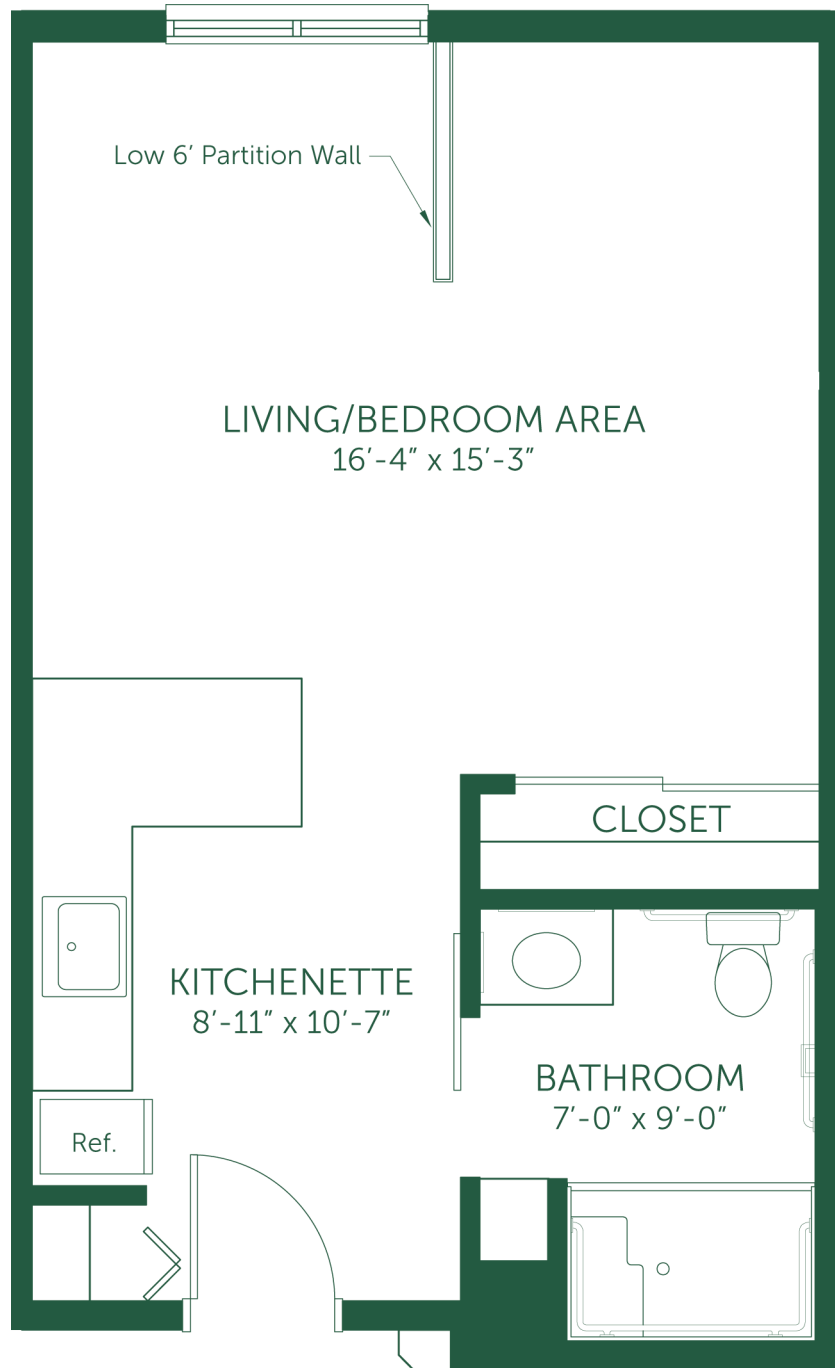

# The Redbud A

Assisted Living Studio / 436 Sq Ft.

(Scale: 1/4" = 1')

All floor plans are approximate and are subject to change.